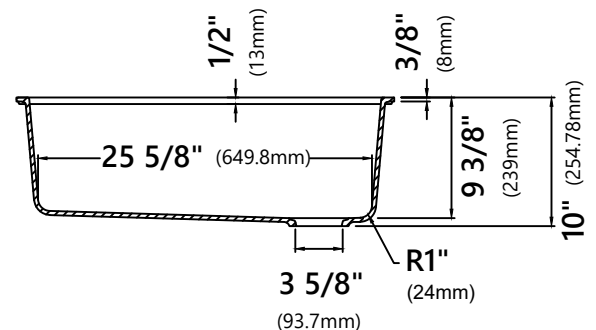

KGUW1-30

30 Inch Single Bowl Granite Undermount Kitchen Sink

Kräus®

SPECIFICATION SHEET

Sink Dimensions

Overall Dimensions: 29" x 19"

Bowl Dimensions: 27" x 16"

Sink Depth: 10"

Features

- Granite Composite
- Undermount Single Bowl Sink
- Required Minimum Cabinet Size: 33" Left to Right, 24" Front to Back
- Rear Off-Set Drain
- 3 1/2" Drain Opening

Accessories Included

- Cutting Board KCB-WS301SA
- Kitchen Sink Strainer ST-4
- Kitchen Rolling Mat KRM-11BL

Available Colors

- White

CODES/STANDARDS:

Product Certification

cUPC

NOTE: Although Kraus granite and quartz composite sinks are highly heat resistant, placing hot items right from the stove or oven directly into the sink may cause surface discoloration. Consider using a trivet or rolling mat for extremely hot items to avoid potential heat damage.

NOTE: It is not recommended to install this sink with a negative reveal. Doing so will prohibit the use of any workstation accessories as they will not fit.

Warranty

Kraus Limited Lifetime Warranty

see website for details www.kraususa.com

Kraus USA Customer Service

1.800.775.0703 | customerservice@kraususa.com

REV. January 26, 2021