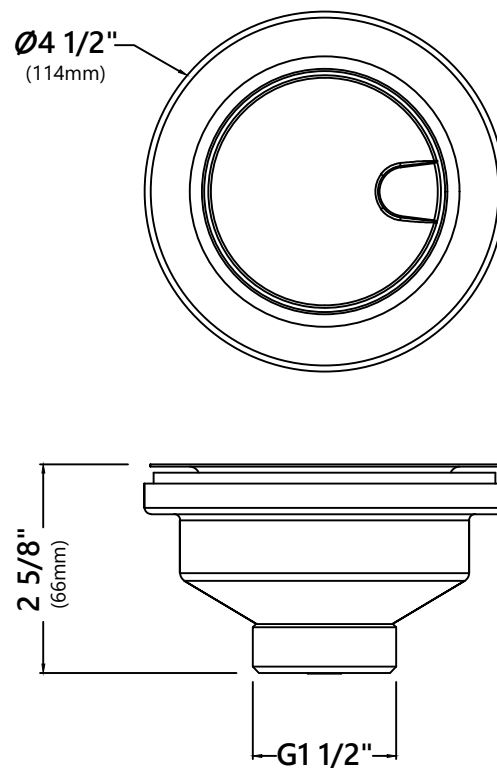

KGUW1-30

30 Inch Single Bowl Granite Undermount Kitchen Sink

Kräus[®]

SPECIFICATION SHEET

Sink Dimensions

Overall Dimensions: 29" x 19"

Bowl Dimensions: 27" x 16"

Sink Depth: 10"

Kraus USA Customer Service

1.800.775.0703 | customerservice@kraususa.com

REV. January 26, 2021

ST-4

Stainless Steel Kitchen Sink Strainer

Strainer Dimensions

Overall Dimensions: $\phi 1\frac{1}{2}$ " x $2\frac{5}{8}$ "

Features

- Premium Stainless Steel construction
- Fits Standard $3\frac{1}{2}$ " or 4" Drain Opening
- Removable Strainer Prevents Debris from Clogging Drain Pipe
- Tailpiece Included
- Decorative Stainless Steel Cover Fits Over Drain

Warranty

Kraus 1 Year Limited Warranty

see website for details www.kraususa.com

KCB-WS301

Cutting Board

Cutting Board Dimensions

Overall Dimensions: 16 7/8" x 11" x 1/4"

Features