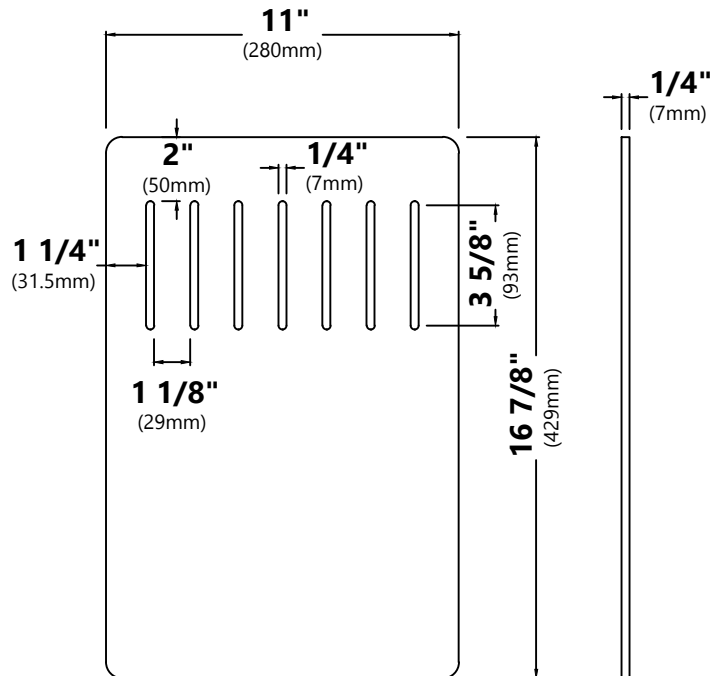

Warranty

Kraus One Year Limited Warranty

see website for details www.kraususa.com