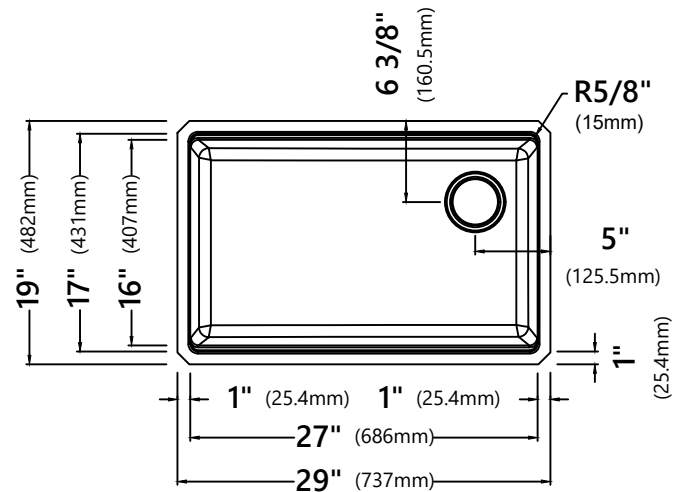

KGUW1-30

30 Inch Single Bowl Granite Undermount Kitchen Sink

Kräus®

SPECIFICATION SHEET

Sink Dimensions

Overall Dimensions: 29" x 19"

Bowl Dimensions: 27" x 16"

Sink Depth: 10"

Features

- Granite Composite
- Undermount Single Bowl Sink
- Required Minimum Cabinet Size: 33" Left to Right, 24" Front to Back
- Rear Off-Set Drain
- 3 1/2" Drain Opening

Accessories Included

- Cutting Board KCB-WS301SA
- Kitchen Sink Strainer ST-4
- Kitchen Rolling Mat KRM-11BL

Available Colors

- White

CODES/STANDARDS:

Product Certification

cUPC

NOTE: Although Kraus granite and quartz composite sinks are highly heat resistant, placing hot items right from the stove or oven directly into the sink may cause surface discoloration. Consider using a trivet or rolling mat for extremely hot items to avoid potential heat damage.

NOTE: It is not recommended to install this sink with a negative reveal. Doing so will prohibit the use of any workstation accessories as they will not fit.

Warranty

Kraus Limited Lifetime Warranty

see website for details www.kraususa.com

Kraus USA Customer Service

1.800.775.0703 | customerservice@kraususa.com

REV. January 26, 2021